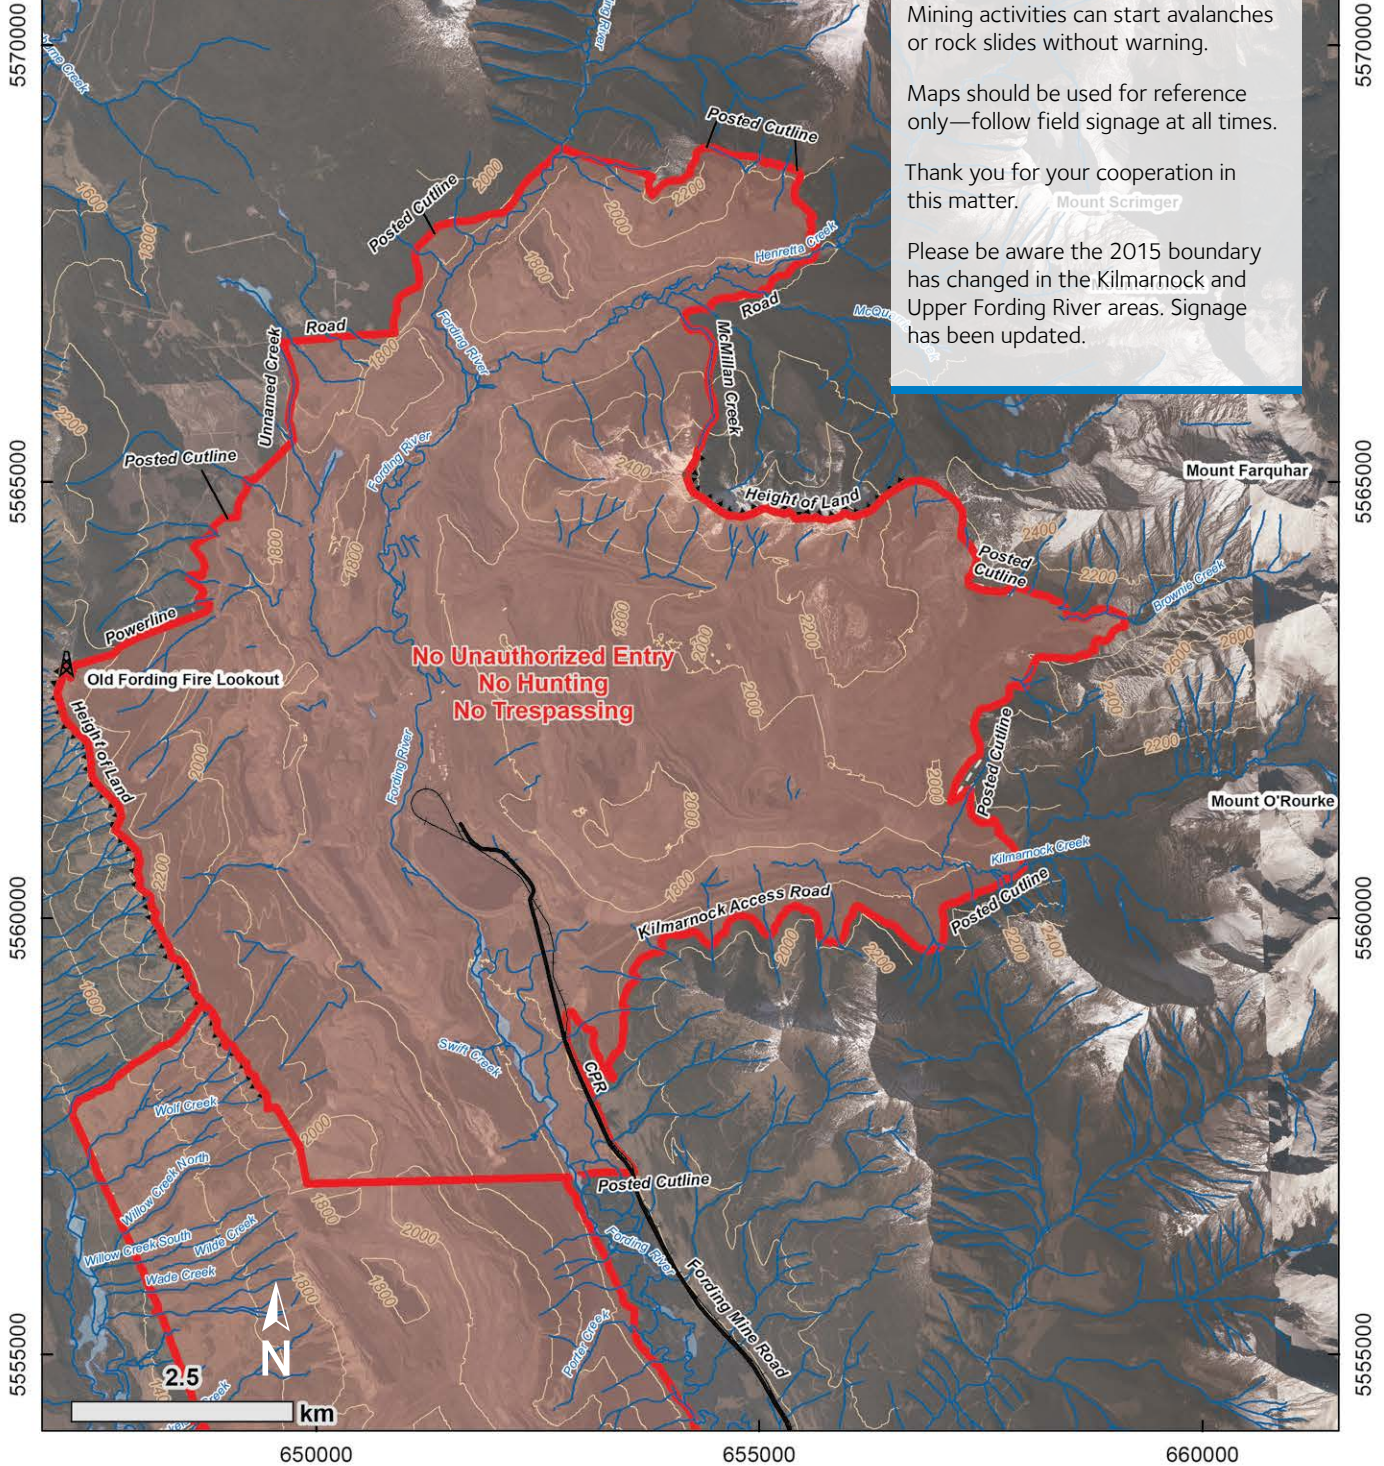

# Fording River Operations

For your protection and ours, observe and follow the No Unauthorized Entry, No Shooting and No Hunting boundaries.

Mining activities can start avalanches or rock slides without warning.

Maps should be used for reference only—follow field signage at all times.

Thank you for your cooperation in this matter.

Please be aware the 2015 boundary has changed in the Kilmarnock and Upper Fording River areas. Signage has been updated.